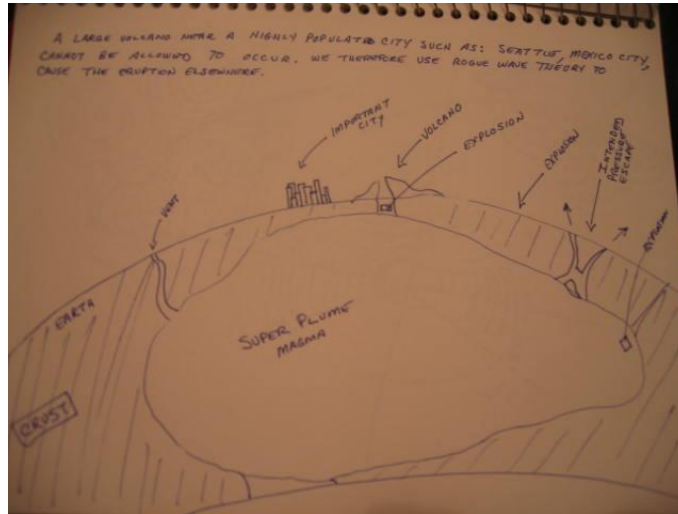

Super Volcano Prevention Strategy to Protect Human Civilization

This is a diagram of a super plume under the surface with a major city above and an active volcano and a few volcanic vents.

Setting off multiple detonations or sound disruptions an eruption point can be chosen which prevents an eruption under a city that is in direct danger.