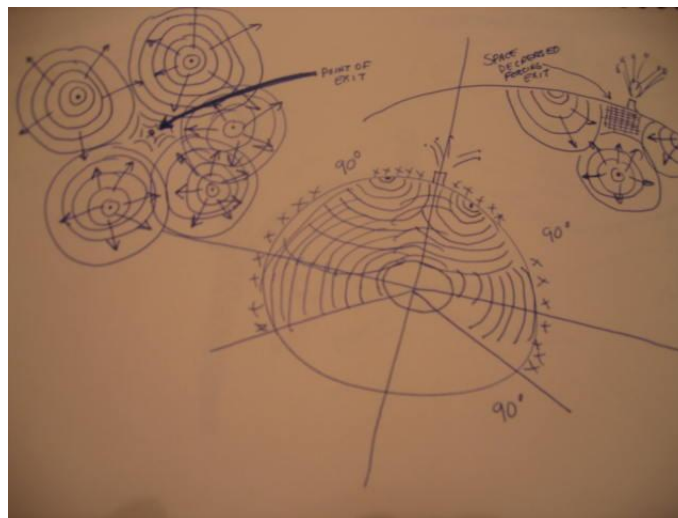

Super Volcano Prevention Strategy to Protect Human Civilization

This is a diagram of a super plume under the surface with a major city above and an active volcano and a few volcanic vents.

Setting off multiple detonations or sound disruptions an eruption point can be chosen which prevents an eruption under a city that is in direct danger.